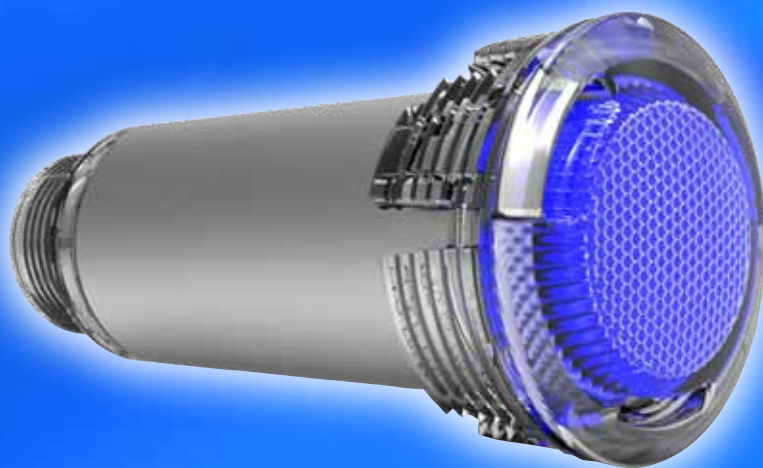

EVOLV

LED POOL LIGHTS

PRO
SERIES

RGB+W

Compact Pipe Light –
49mm diameter

AQUA QUIP

www.aquaquip.com.au

Compatible with
InstaTouch™
SMART LIGHTING CONTROLLER
 as well as popular pool controllers

NEW to the range of Aqua-Quip LED lights, featuring the same market-leading technology, the EvoLV Compact Pipe Light is the ideal choice for both new pool construction and for renovations.

The compact wet-niche allows for versatility in light positioning and is ideal for intricate areas such as steps, benches, swim-outs and shallow water areas – as well as larger pool areas.

The **water-cooled light** is energy efficient and is supplied with Aqua-Quip's industry-recognised **Plug Kit**, ensuring simplicity of installation.

Pro Series RGB+W allows multi-colour operation with true **Cool White** included.

EvoLV can be installed into a dedicated Niche – or into 50mm PVC Pressure Pipe.

Compact 49mm Diameter

Installation Options

Specifications:

Aqua-Quip EvoLV – Concrete Compact Pipe Light								
Suitable for:	New Concrete Pools, Spas, Water Features, Catch Tanks							
Cable Lengths:	20m, 30m, 40m – 0.5mm ² Cable							
Operating Voltage:	12v AC				Rating: IPX8			
Dimensions:	Diameter: 49mm				Protrusion: 6mm			
Dimming:	100% – 70% – 50% – 30% via InstaTouch Controller							
	Multi-Colour		Blue		White		Warm White	
	Mid Power	High Power	Mid Power	High Power	Mid Power	High Power	Mid Power	High Power
Power Consumption:	6 VA	12 VA	6 VA	12 VA	6 VA	12 VA	6 VA	12 VA
Light Colour:	Program Dependent		470nm		6500k		2850k	
Light Output (typical):	Up to 245 lm	Up to 470 lm	75 lm	135 lm	340 lm	650 lm	340 lm	650 lm